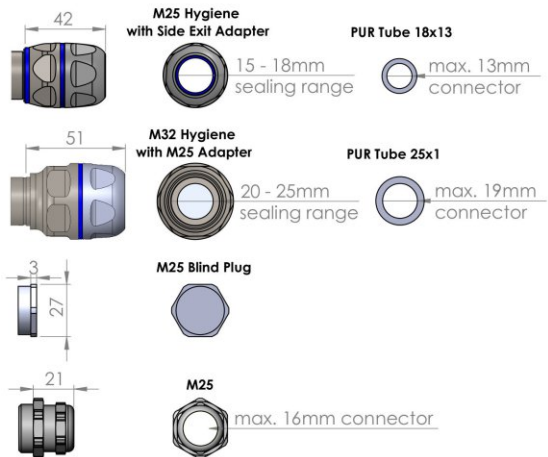

Options for Side Exit