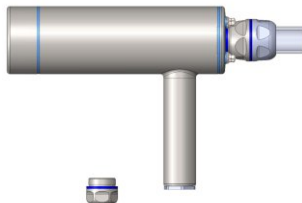

## Cable Exit and Options

- Order Number: 2X.X70.138 - Dolphin S, IP69K
- BK7 window
  - M25 hygiene cable gland rear
  - M25 blind plug sideways

Options:

- 80.007.002 hygienic tube 25x19mm, price per meter
- 80.005.014 surcharge for M25 hygiene blind plug sideways