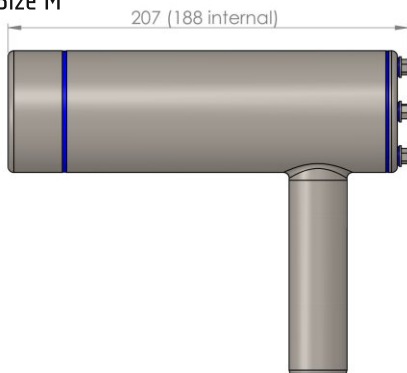

### Accessories:

Product	Image	Order No.	Product	Image	Order No..	Product	Image	Order No..
M25 Gland Hygiene		80.005.003	M32 Gland Hygiene		80.005.004	M40 Gland Hygiene		80.005.005
M32 Adapter		80.005.002	M25 Hyg. Blind Plug		80.005.010	M25 Nut M32 Nut M40Nut		80.005.006 80.005.007 80.005.008
18x13 PUR Tube		80.007.001	25x19 PUR Tube		80.007.002	M25 Adapter		80.005.001
Position Ring		20.020.003	30mm Dol. Extension		80.005.030	Monting Tool		80.006.101
90° Tube Connector		80.006.002	Mount Standard		80.006.006	Hygienic Rear Mount		80.006.000
90° Hygienic Connector		80.006.001	Hygienic Mount Foot		80.006.004	Hygienic T-Piece		80.006.007

## Size S

## Size M