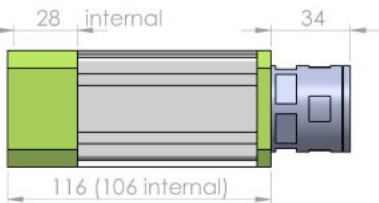

### Technical Details:

<b>Max. Camera Size</b>	30 x 30mm
<b>Max. Lens Diameter</b>	39mm
<b>Inner Length</b>	106mm (XS), 82mm (flat) 146mm (S), 122mm (flat) 176mm (M), 152mm (flat)
<b>Dimensions (w x h) length without cable gland</b>	50 x 50 116mm (XS), 92mm (flat) 156mm (S), 132mm (flat) 186mm (M), 162mm (flat)
<b>Window Aperture</b>	28mm
<b>Standard Window Sapphire</b>	BK7, double sided ARC
<b>Germanium</b>	Order Number: 20.000.041
<b>Window Seal</b>	Hytrel
<b>Protection Class</b>	IP66 (Nema 4)

### Profile

29

### Dome Lid

max. 25mm lens diameter

20

### Size XS