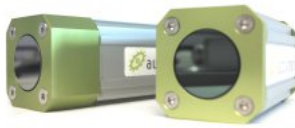

<b>Weight (incl. camera mount)</b>	Ca. 350g (XS), 280g (flat) Ca. 420g (S), 350g (flat) Ca. 465g (M), 395g (flat)
<b>Enclosure Material</b>	Anodized Aluminum
<b>Enclosure Seals</b>	NBR
<b>Cable Gland Aperture (max. connector size)</b>	20mm (Rear Wall A) 16.5mm (Rear Wall B) 20.5mm (Rear Wall C)
<b>Cable Diameter</b>	4-6.5mm (Rear Wall B) Self drilling (Rear Wall C)
<b>Cable Gland Seal</b>	TPE

The camera mount guarantees excellent heat dissipation

Order Numbers:

Product ID	Camera Height	Enclosure Type	Rear Wall/Front Lid		Length
2	29 = 2.9 30 = 3.0	0	Front Lid		XS: <b>080</b> S: <b>120</b> M: <b>150</b>
			standard	flat	
			0 Rear Wall A	5	
			1 Rear Wall B	6	
2 Rear Wall C	7				
Surcharge Colibri Custom Length: <b>20.000.045</b>			<b>Order separately:</b> Surcharge cam mount Flir Firefly: <b>20.000.083</b>		

Dome Window for Fisheyes

Germanium Windows for IR cameras

Special Mount for Flir FireFly

Accessories:

Product	Image	Order No.	Product	Image	Order No.	Product	Image	Order No.
Air Nozzle		50.100.023	28mm PA Tube		20.000.006	Mounting Kit 27		5.270.000
Deflection Mirror 90°		20.020.004 + 10.062.979	Mounting Kit 21		5.210.000	Mounting Kit 28		5.280.000
30/40mm Bracket		10.062.979	Mounting Kit 22		5.220.000	Mounting Kit 29		5.290.000
Surcharge Dome		20.000.092	Mounting Kit 24/24m		5.240.000 5.240.000m			

### Front Lid

max. 39mm lens diameter