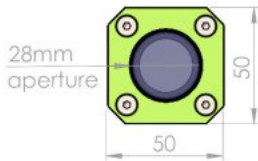

### Technical Details:

<b>Max. Camera Size</b>	30 x 30mm
<b>Max. Lens Diameter</b>	39mm
<b>Inner Length</b>	106mm (XS), 82mm (flat) 146mm (S), 122mm (flat) 176mm (M), 152mm (flat)
<b>Dimensions (w x h) length without cable gland</b>	50 x 50 116mm (XS), 92mm (flat) 156mm (S), 132mm (flat) 186mm (M), 162mm (flat)
<b>Window Aperture</b>	28mm
<b>Standard Window Sapphire</b>	BK7, double sided ARC
<b>Germanium</b>	Order Number: 20.000.041
<b>Window Seal</b>	Hytrel
<b>Protection Class</b>	IP66 (Nema 4)

Dome Window for Fisheyes

Germanium Windows for IR cameras

Special Mount for Flir FireFly

Accessories:

Product	Image	Order No.	Product	Image	Order No.	Product	Image	Order No.
Air Nozzle		50.100.023	28mm PA Tube		20.000.006	Mounting Kit 27		5.270.000
Deflection Mirror 90°		20.020.004 + 10.062.979	Mounting Kit 21		5.210.000	Mounting Kit 28		5.280.000
30/40mm Bracket		10.062.979	Mounting Kit 22		5.220.000	Mounting Kit 29		5.290.000
Surcharge Dome		20.000.092	Mounting Kit 24/24m		5.240.000 5.240.000m			

### Front Lid

max. 39mm lens diameter