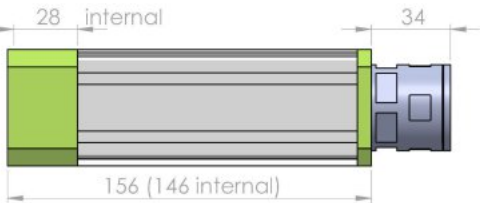

Size S

max. 20mm connector