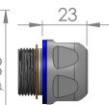

## Optionen für Seitenausgang

M25 Hygiene with Side Exit Adapter

PUR Tube 18x13

15 - 18mm sealing range

max. 13mm connector

M32 Hygiene with M25 Adapter

PUR Tube 25x1

20 - 25mm sealing range

max. 19mm connector

M25 Blind Plug

M25

max. 16mm connector

## Optionen für Kabelausgang hinten

M25 Hygiene

PUR Tube 18x13

15 - 18mm sealing range

max. 13mm connector

M32 Hygiene with M25 Adapter

PUR Tube 25x19

20 - 25mm sealing range