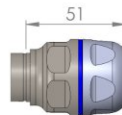

## Optionen für Seitenausgang

M25 Hygiene with Side Exit Adapter

PUR Tube 18x13

15 - 18mm sealing range

max. 13mm connector

M32 Hygiene with M25 Adapter

PUR Tube 25x1

20 - 25mm sealing range