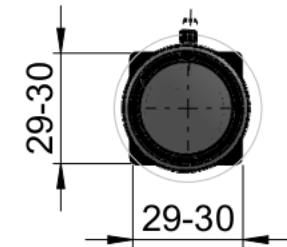

Option:
Mounting Kit (21-29)
Order No.: 5.210.000

For camera sizes:
(options for smaller cameras available)

Max. 39mm
lens diameter

autoVimation GmbH
Römerweg 1 | 76287 Rheinstetten | Germany

Colibri M Flat RWC

Order Number

2X.X07.150