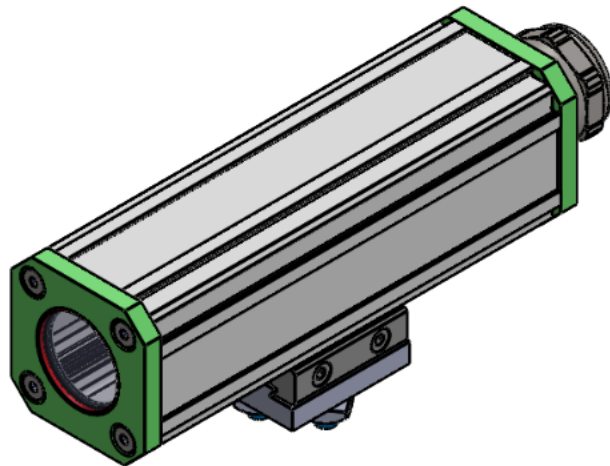

Option:
Mounting Kit (21-29)
Order No.: 5.210.000

For camera sizes:
(options for smaller cameras available)

Max. 39mm
lens diameter

autoVimation GmbH
Römerweg 1 | 76287 Rheinstetten | Germany

Colibri M Flat RWC

Order Number

2X.X07.150