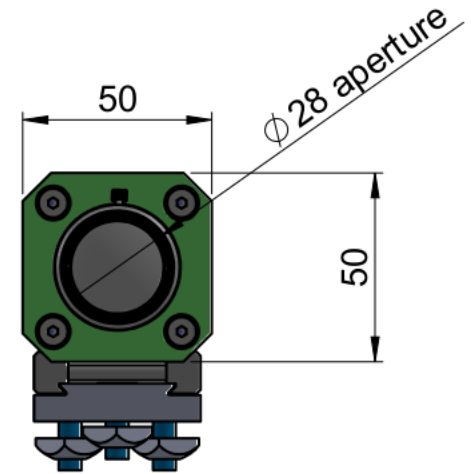

Option:
 Mounting Kit (21-29)
 Order No.: 5.210.000

For camera sizes:
 (options for smaller cameras available)

Max. 39mm
 lens diameter

autoVimation GmbH
 Römerweg 1 | 76287 Rheinstetten | Germany

Colibri XS Flat RWC

Order Number

2X.X07.080