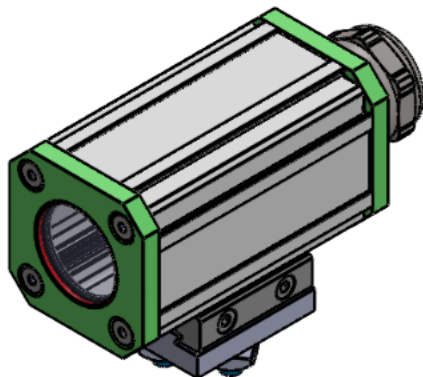

Option:
 Mounting Kit (21-29)
 Order No.: 5.210.000

For camera sizes:
 (options for smaller cameras available)

Max. 39mm
 lens diameter

autoVimation GmbH
 Römerweg 1 | 76287 Rheinstetten | Germany

Colibri XS Flat RWC

Order Number

2X.X07.080