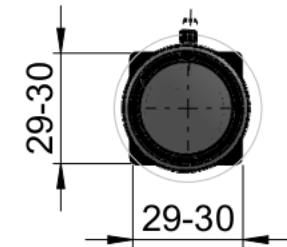

Option:
 Mounting Kit (21-29)
 Order No.: 5.210.000

For camera sizes:
 (options for smaller cameras available)

Max. 39mm
 lens diameter

autoVimation GmbH
 Römerweg 1 | 76287 Rheinstetten | Germany

Colibri XS Flat RWC

Order Number

2X.X07.080