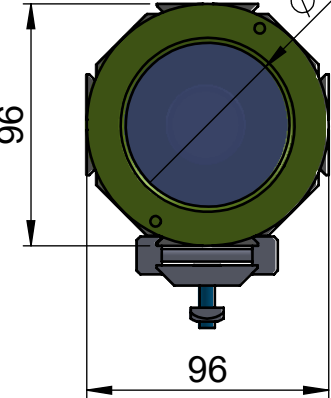

Ø 26,5

194

32

Option:
Mounting Kit (1-19)
Order No.: 5.010.000

96

96

Ø 65 aperture

For camera sizes:

Max 78mm
lens diameter

29-60

29-60

autoVimation GmbH

Römerweg 1 | 76287 Rheinstetten | Germany

Orca M RWC

Order Number

2X.X46.180