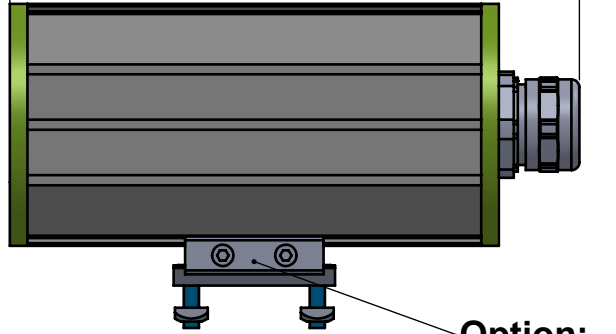

Ø 26,5

194

32

Option:
Mounting Kit (1-19)
Order No.: 5.010.000

96

96

Ø 65 aperture

For camera sizes:

Max 78mm
lens diameter

29-60

29-60

autoVimation GmbH

Römerweg 1 | 76287 Rheinstetten | Germany

Orca M RWC

Order Number

2X.X46.180