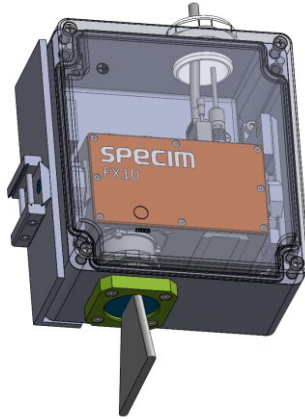

The enclosure is available with acrylic or BK7 window

Order Numbers:

Chameleon FX			
Enclosure Type	Order Number	Enclosure Type	Order Number
FX10, M32 (GigE)	20.105.294	FX17, M32 (GigE)	20.105.293
FX10, M50 (Camera Link)	20.105.291	FX17, M50 (Camera Link)	20.105.295
Dovetail Mounting Plates	20.105.995	Surcharge Acrylic Disk ARC	20.000.049
		Surcharge Acrylic Disk FDA	20.000.032

Accessories:

Product	Image	Order No.	Product	Image	Order No.
Mounting Kit 1		5.010.000	Mounting Kit 10		5.100.000
Mounting Kit 2		5.020.000	Mounting Kit 9		5.090.000
Mounting Kit 6		5.060.000	Mounting Kit 15		5.150.000
Mounting Kit 7		5.070.000	Mounting Kit 16		5.160.000
			Mounting Kit 17		5.170.000