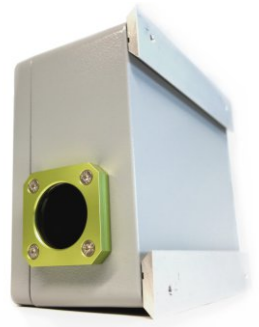

Chameleon FX with dovetail mounting plates