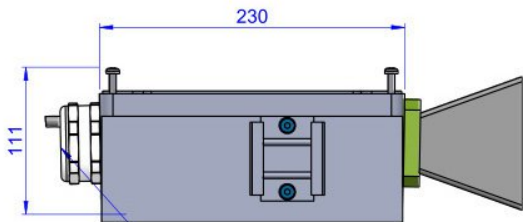

M50 cable gland for large connectors that fit through 42mm diameter aperture