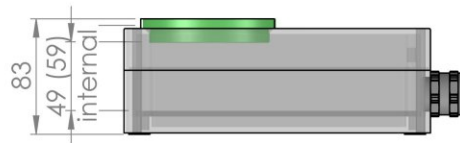

Order Numbers (please specify the camera type!):

Chameleon L	
Enclosure Type	Order Number
L65	20.105.065
L75	20.105.075
L80	20.105.080
L90	20.105.090

Accessories:

Product	Image	Order No.	Product	Image	Order No.	Product	Image	Order No.
2" Wind Curtain		50.100.010	Moun. Plate Crosswise		20.105.998 for L only	Mounting Kit 7		5.070.000
Tube Wind Curtain 2"		50.100.017	Moun. Plate Lengthwise		20.105.999 for L only	Mounting Kit 9		5.090.000
3" Wind Curtain		50.100.011 for L only	Mounting Plate S		20.105.997 for S only	Mounting Kit 10		5.100.000
Dome Window		20.040.015 for L only	Mounting Kit 1		5.010.000	Mounting Kit 15		5.150.000
30mm Extension		15.030.030 for L only	Mounting Kit 2		5.020.000	Mounting Kit 16		5.160.000
60mm Extension		15.030.085 for L only	Mounting Kit 6		5.060.000	Mounting Kit 17		5.170.000
M72 Front Lid		20.040.018 for L only				Mounting Tool		90.000.004 for L only

Size S

Size ST

Size L65

max. 20mm connector
several cables

Size L75

Size L80

Size L90