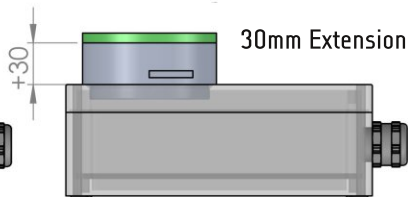

Order Numbers (please specify the camera type!):

Chameleon L	
Enclosure Type	Order Number
L65	20.105.065
L75	20.105.075
L80	20.105.080
L90	20.105.090

Accessories:

Product	Image	Order No.	Product	Image	Order No.	Product	Image	Order No.
2" Wind Curtain		50.100.010	Moun. Plate Crosswise		20.105.998 for L only	Mounting Kit 7		5.070.000
Tube Wind Curtain 2"		50.100.017	Moun. Plate Lengthwise		20.105.999 for L only	Mounting Kit 9		5.090.000
3" Wind Curtain		50.100.011 for L only	Mounting Plate S		20.105.997 for S only	Mounting Kit 10		5.100.000
Dome Window		20.040.015 for L only	Mounting Kit 1		5.010.000	Mounting Kit 15		5.150.000
30mm Extension		15.030.030 for L only	Mounting Kit 2		5.020.000	Mounting Kit 16		5.160.000
60mm Extension		15.030.085 for L only	Mounting Kit 6		5.060.000	Mounting Kit 17		5.170.000
M72 Front Lid		20.040.018 for L only				Mounting Tool		90.000.004 for L only

Size S

Size ST

Size L65

max. 20mm connector
several cables

Size L75

Size L80

Size L90