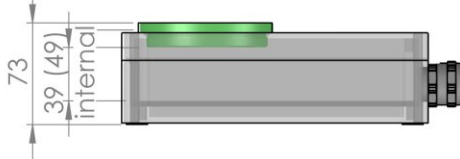

Order Numbers (please specify the camera type!):

Chameleon L	
Enclosure Type	Order Number
L65	20.105.065
L75	20.105.075
L80	20.105.080
L90	20.105.090

Accessories:

Product	Image	Order No.	Product	Image	Order No.	Product	Image	Order No.
2" Wind Curtain		50.100.010	Moun. Plate Crosswise		20.105.998 for L only	Mounting Kit 7		5.070.000
Tube Wind Curtain 2"		50.100.017	Moun. Plate Lengthwise		20.105.999 for L only	Mounting Kit 9		5.090.000
3" Wind Curtain		50.100.011 for L only	Mounting Plate S		20.105.997 for S only	Mounting Kit 10		5.100.000
Dome Window		20.040.015 for L only	Mounting Kit 1		5.010.000	Mounting Kit 15		5.150.000
30mm Extension		15.030.030 for L only	Mounting Kit 2		5.020.000	Mounting Kit 16		5.160.000
60mm Extension		15.030.085 for L only	Mounting Kit 6		5.060.000	Mounting Kit 17		5.170.000
M72 Front Lid		20.040.018 for L only				Mounting Tool		90.000.004 for L only

Size S

Size ST

Size L65

max. 20mm connector
several cables

Size L75

Size L80

Size L90