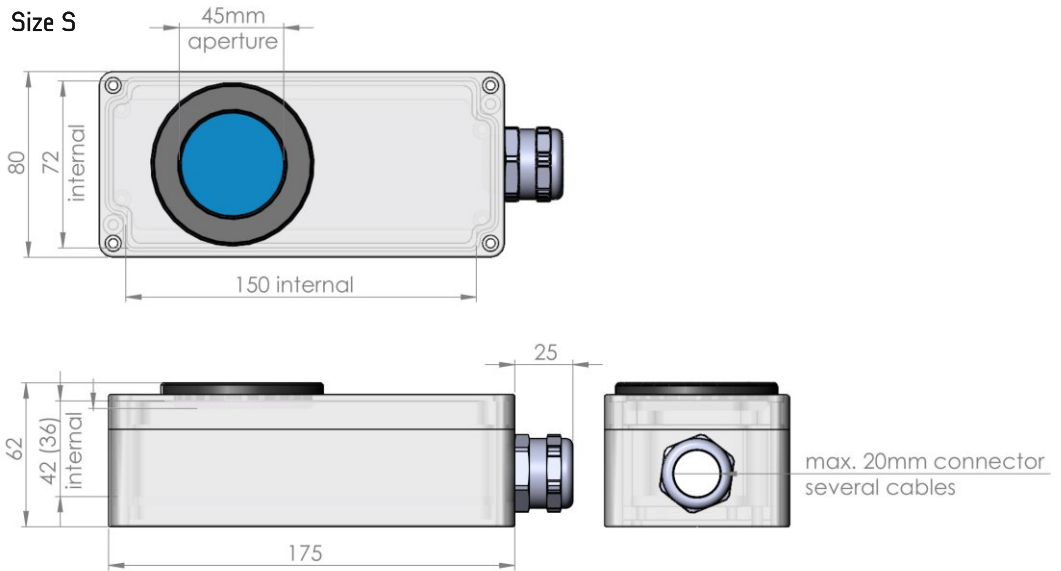

Inner Width	68mm
Inner Length	150mm
Max. Camera Height [incl. lens]	36mm [42mm] (S) 36mm [72mm] (ST)
Enclosure Dimensions (w x h x l, no cable gland)	175 x 80 x 62mm (S) 175 x 80 x 92mm (ST)
Window Aperture	45mm (2" window)
Standard Window	BK7, double sided ARC
2" IR Mirror	Order Number: 20.000.010
2" Sapphire	Order Number: 20.000.016
2" Germanium	Order Number: 20.000.017
2" Acrylic, uncoated	Order Number: 20.000.027
2" Acrylic, double sided AR	Order Number: 20.000.029
Window Seal	FKM
Protection Class	IP66 (Nema 4) IP67 (Nema 6)

Technical Details:

Inner Width	111mm
Inner Length	204mm
Max. Camera Height (incl. lens, +30mm or +60mm with extension)	48mm (L65) 58mm (L75) 63mm (L80) 73mm (L90)
Enclosure Dimensions (w x h x l, without cable gland)	220 x 120 x 65mm (L65) 220 x 120 x 75mm (L75) 220 x 120 x 80mm (L80) 220 x 120 x 90mm (L90)

Order Numbers (please specify the camera type!):

Chameleon L	
Enclosure Type	Order Number
L65	20.105.065
L75	20.105.075
L80	20.105.080
L90	20.105.090

Accessories:

Product	Image	Order No.	Product	Image	Order No.	Product	Image	Order No.
2" Wind Curtain		50.100.010	Moun. Plate Crosswise		20.105.998 for L only	Mounting Kit 7		5.070.000
Tube Wind Curtain 2"		50.100.017	Moun. Plate Lengthwise		20.105.999 for L only	Mounting Kit 9		5.090.000
3" Wind Curtain		50.100.011 for L only	Mounting Plate S		20.105.997 for S only	Mounting Kit 10		5.100.000
Dome Window		20.040.015 for L only	Mounting Kit 1		5.010.000	Mounting Kit 15		5.150.000
30mm Extension		15.030.030 for L only	Mounting Kit 2		5.020.000	Mounting Kit 16		5.160.000
60mm Extension		15.030.085 for L only	Mounting Kit 6		5.060.000	Mounting Kit 17		5.170.000
M72 Front Lid		20.040.018 for L only				Mounting Tool		90.000.004 for L only

Size S

Size ST

Size L65

max. 20mm connector
several cables

Size L75

Size L80

Size L90