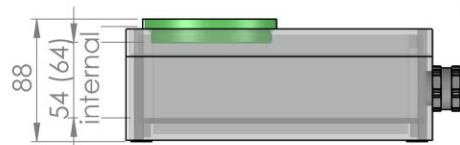

Order Numbers (please specify the camera type!):

Chameleon L	
Enclosure Type	Order Number
L65	20.105.065
L75	20.105.075
L80	20.105.080
L90	20.105.090

Accessories:

Product	Image	Order No.	Product	Image	Order No.	Product	Image	Order No.
2" Wind Curtain		50.100.010	Moun. Plate Crosswise		20.105.998 for L only	Mounting Kit 7		5.070.000
Tube Wind Curtain 2"		50.100.017	Moun. Plate Lengthwise		20.105.999 for L only	Mounting Kit 9		5.090.000
3" Wind Curtain		50.100.011 for L only	Mounting Plate S		20.105.997 for S only	Mounting Kit 10		5.100.000
Dome Window		20.040.015 for L only	Mounting Kit 1		5.010.000	Mounting Kit 15		5.150.000
30mm Extension		15.030.030 for L only	Mounting Kit 2		5.020.000	Mounting Kit 16		5.160.000
60mm Extension		15.030.085 for L only	Mounting Kit 6		5.060.000	Mounting Kit 17		5.170.000
M72 Front Lid		20.040.018 for L only				Mounting Tool		90.000.004 for L only

Size S

Size ST

Size L65

max. 20mm connector
several cables

Size L75

Size L80

Size L90