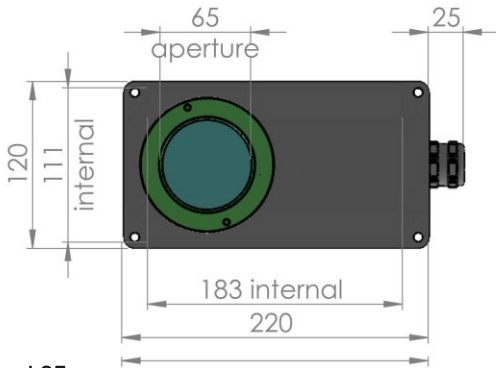

Technical Details:

Inner Width	79mm
Inner Length	188mm
Max. Camera Height (incl. lens)	38mm
Enclosure Dimensions (w x h x l, no cable gland)	198 x 89 x 71.5mm
Window Aperture	37mm
Standard Window	BK7, double sided ARC
Window Seal	FDA approved
Protection Class	IP66 (Nema 4) IP67 (Nema 6)

Technical Details:

Inner Width	111mm
Inner Length	204mm
Max. Camera Height (incl. lens, +30mm or +60mm with extension)	48mm (L65) 58mm (L75) 63mm (L80) 73mm (L90)
Enclosure Dimensions (w x h x l, without cable gland)	220 x 120 x 65mm (L65) 220 x 120 x 75mm (L75) 220 x 120 x 80mm (L80) 220 x 120 x 90mm (L90)

Order Numbers (please specify the camera type!):

Chameleon L	
Enclosure Type	Order Number
L65	20.105.065
L75	20.105.075
L80	20.105.080
L90	20.105.090

Accessories:

Product	Image	Order No.	Product	Image	Order No.	Product	Image	Order No.
2" Wind Curtain		50.100.010	Moun. Plate Crosswise		20.105.998 for L only	Mounting Kit 7		5.070.000
Tube Wind Curtain 2"		50.100.017	Moun. Plate Lengthwise		20.105.999 for L only	Mounting Kit 9		5.090.000
3" Wind Curtain		50.100.011 for L only	Mounting Plate S		20.105.997 for S only	Mounting Kit 10		5.100.000
Dome Window		20.040.015 for L only	Mounting Kit 1		5.010.000	Mounting Kit 15		5.150.000
30mm Extension		15.030.030 for L only	Mounting Kit 2		5.020.000	Mounting Kit 16		5.160.000
60mm Extension		15.030.085 for L only	Mounting Kit 6		5.060.000	Mounting Kit 17		5.170.000
M72 Front Lid		20.040.018 for L only				Mounting Tool		90.000.004 for L only

Size S

Size ST

Size L65

max. 20mm connector
several cables

Size L75

Size L80

Size L90