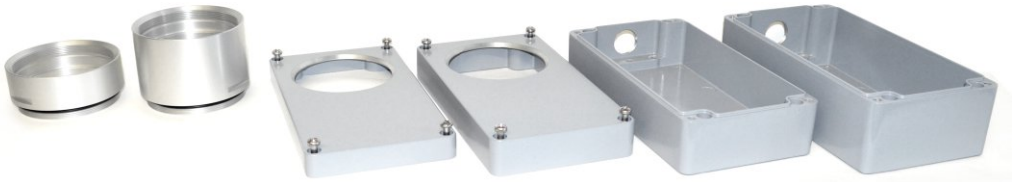

The components can be combined in multiple variations to adapt to the height of the camera/lens combination

Order Numbers (please specify the camera type!):

Chameleon L	
Enclosure Type	Order Number
L65	20.105.065
L75	20.105.075
L80	20.105.080
L90	20.105.090