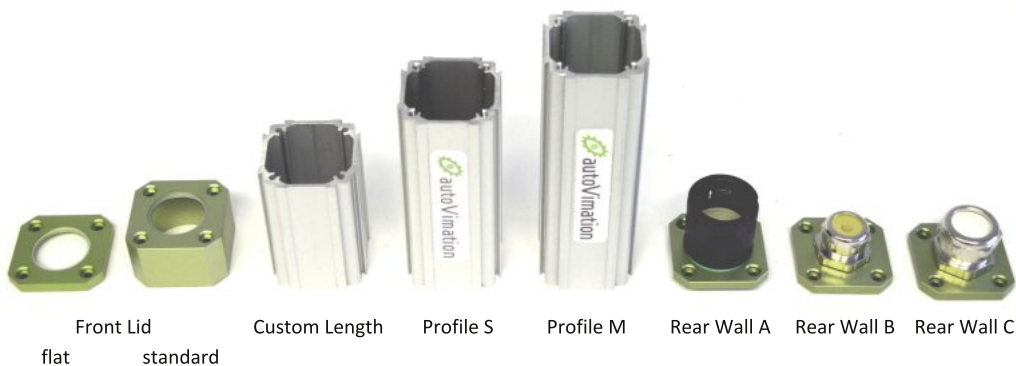

Order Numbers:

Product ID	Camera Height	Enclosure Type	Rear Wall/Front Lid		Length
2	29 = 2.9 30 = 3.0	0	Front Lid		S: 120 M: 150
			standard	flat	
			0 Rear Wall A	5	
			1 Rear Wall B	6	
2 Rear Wall C	7				
Surcharge Colibri Custom Length: 20.000.045			Colibri Flir Firefly, 80mm, flat Front Lid, Rear Wall C: 22.707.080		

Accessories:

Product	Image	Order No.	Product	Image	Order No.	Product	Image	Order No.
Air Nozzle		50.100.023	28mm PA Tube		20.000.006	Mounting Kit 27		5.270.000
Deflection Mirror 90°		20.020.004 + 10.062.979	Mounting Kit 21		5.210.000	Mounting Kit 28		5.280.000
30/40mm Bracket		10.062.979	Mounting Kit 22		5.220.000	Mounting Kit 29		5.290.000
Surcharge Dome		20.000.092	Mounting Kit 24		5.240.000