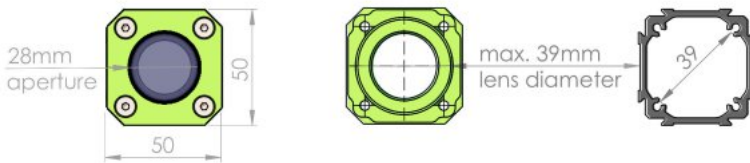

Technical Details:

Camera Size	29 x 29mm 30 x 30mm
Max. Lens Diameter	39mm
Inner Length	146mm (Size S) 122mm (Size S, flat) 176mm (Size M) 152mm (Size M, flat)
Enclosure Dimensions (w x h x l, without cable gland)	50 x 50 x 156mm (S) 50 x 50 x 132mm (S, flat) 50 x 50 x 186mm (M) 50 x 50 x 162mm (M, flat)
Window Aperture	28mm
Standard Window	BK7, double sided ARC
Germanium	Order Number: 20.000.094
Window Seal	Hytrel
Protection Class	IP66 (Nema 4)

Dome Window for wide angle S-Mount lenses

Special Mount for Flir FireFly

Accessories:

Product	Image	Order No.	Product	Image	Order No.	Product	Image	Order No.
Air Nozzle		50.100.023	28mm PA Tube		20.000.006	Mounting Kit 27		5.270.000
Deflection Mirror 90°		20.020.004 + 10.062.979	Mounting Kit 21		5.210.000	Mounting Kit 28		5.280.000
30/40mm Bracket		10.062.979	Mounting Kit 22		5.220.000	Mounting Kit 29		5.290.000
Surcharge Dome		20.000.092	Mounting Kit 24		5.240.000			

Front Lid

Size S

Rear Wall A

Size M

Rear Wall B

Size M

Flat Front Lid

Rear Wall C