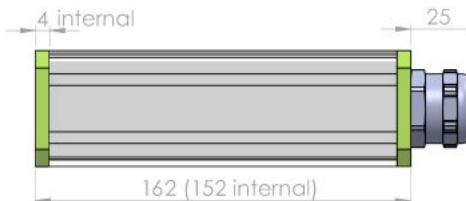

Technical Details:

Camera Size	29 x 29mm 30 x 30mm
Max. Lens Diameter	39mm
Inner Length	146mm (Size S) 122mm (Size S, flat) 176mm (Size M) 152mm (Size M, flat)
Enclosure Dimensions (w x h x l, without cable gland)	50 x 50 x 156mm (S) 50 x 50 x 132mm (S, flat) 50 x 50 x 186mm (M) 50 x 50 x 162mm (M, flat)
Window Aperture	28mm
Standard Window	BK7, double sided ARC
Germanium	Order Number: 20.000.094
Window Seal	Hytrel
Protection Class	IP66 (Nema 4)

Dome Window for wide angle S-Mount lenses

Special Mount for Flir FireFly

Accessories:

Product	Image	Order No.	Product	Image	Order No.	Product	Image	Order No.
Air Nozzle		50.100.023	28mm PA Tube		20.000.006	Mounting Kit 27		5.270.000
Deflection Mirror 90°		20.020.004 + 10.062.979	Mounting Kit 21		5.210.000	Mounting Kit 28		5.280.000
30/40mm Bracket		10.062.979	Mounting Kit 22		5.220.000	Mounting Kit 29		5.290.000
Surcharge Dome		20.000.092	Mounting Kit 24		5.240.000			

Front Lid

Size S

Rear Wall A

Size M

Rear Wall B

Size M

Flat Front Lid

Rear Wall C