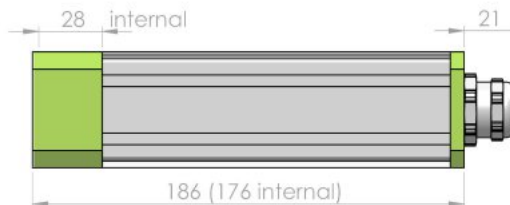

Technical Details:

Camera Size	29 x 29mm 30 x 30mm
Max. Lens Diameter	39mm
Inner Length	146mm (Size S) 122mm (Size S, flat) 176mm (Size M) 152mm (Size M, flat)
Enclosure Dimensions (w x h x l, without cable gland)	50 x 50 x 156mm (S) 50 x 50 x 132mm (S, flat) 50 x 50 x 186mm (M) 50 x 50 x 162mm (M, flat)
Window Aperture	28mm
Standard Window	BK7, double sided ARC
Germanium	Order Number: 20.000.094
Window Seal	Hytrel
Protection Class	IP66 (Nema 4)

Dome Window for wide angle S-Mount lenses

Special Mount for Flir FireFly

Accessories:

Product	Image	Order No.	Product	Image	Order No.	Product	Image	Order No.
Air Nozzle		50.100.023	28mm PA Tube		20.000.006	Mounting Kit 27		5.270.000
Deflection Mirror 90°		20.020.004 + 10.062.979	Mounting Kit 21		5.210.000	Mounting Kit 28		5.280.000
30/40mm Bracket		10.062.979	Mounting Kit 22		5.220.000	Mounting Kit 29		5.290.000
Surcharge Dome		20.000.092	Mounting Kit 24		5.240.000			

Front Lid

Size S

Rear Wall A

Size M

Rear Wall B

Size M

Flat Front Lid

Rear Wall C