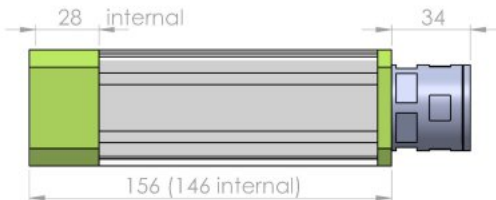

Technical Details:

Camera Size	29 x 29mm 30 x 30mm
Max. Lens Diameter	39mm
Inner Length	146mm (Size S) 122mm (Size S, flat) 176mm (Size M) 152mm (Size M, flat)
Enclosure Dimensions (w x h x l, without cable gland)	50 x 50 x 156mm (S) 50 x 50 x 132mm (S, flat) 50 x 50 x 186mm (M) 50 x 50 x 162mm (M, flat)
Window Aperture	28mm
Standard Window	BK7, double sided ARC
Germanium	Order Number: 20.000.094
Window Seal	Hytrel
Protection Class	IP66 (Nema 4)

Dome Window for wide angle S-Mount lenses

Special Mount for Flir FireFly

Accessories:

Product	Image	Order No.	Product	Image	Order No.	Product	Image	Order No.
Air Nozzle		50.100.023	28mm PA Tube		20.000.006	Mounting Kit 27		5.270.000
Deflection Mirror 90°		20.020.004 + 10.062.979	Mounting Kit 21		5.210.000	Mounting Kit 28		5.280.000
30/40mm Bracket		10.062.979	Mounting Kit 22		5.220.000	Mounting Kit 29		5.290.000
Surcharge Dome		20.000.092	Mounting Kit 24		5.240.000			

Front Lid

Size S

Rear Wall A

Size M

Rear Wall B

Size M

Flat Front Lid

Rear Wall C