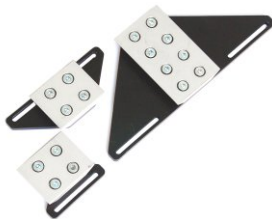

Benefits:

- Universal plate to mount ring lights into Orca enclosures
- 34mm inner diameter
- For flashing only

Technical Details:

Spider Ring Light Adapter Plate		Mounting Holes	4x 2.2mm
Dimensions (d x h)	85 x 2mm	Weight	15g
Inner Diameter	34mm	Order Number	30.160.010

Spider 2

54 x 40mm

Spider 3

80 x 60mm

Spider 4

110 x 80mm

Albatross Adapter Plate		
Type	Size	Order Number
Albatross 1, M4	40 x 58mm	30.200.011
Albatross 2, M4	40 x 128mm	30.200.021
Albatross 3, M4	40 x 158mm	30.200.031