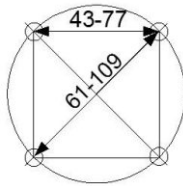

Benefits:

- Universal plate to mount ring lights into Orca enclosures
- 34mm inner diameter
- For flashing only

Technical Details:

Spider Ring Light Adapter Plate		Mounting Holes	4x 2.2mm
Dimensions (d x h)	85 x 2mm	Weight	15g
Inner Diameter	34mm	Order Number	30.160.010

Technical Details:

Mounting Arms		Mounting Arms	
Dimensions (l x w x h)	175 x 40 x 8mm	Dimensions (l x w x h)	200 x 40 x 8mm
Front Threads	2x M4	Threads (for disk Order Number: 6.042.386)	4x M4
Weight	126g	Weight	144g
Order Number	30.009.175	Order Number	30.010.175

Spider Adapter Plate		
Type	Size	Order Number
Spider 1, M4	70 x 98mm	30.150.011
Spider 2, M4	90 x 98mm	30.150.021
Spider 3, M4	120 x 120mm	30.150.031
Spider 4, M4	144 x 144mm	30.150.041

Spider 1

Aperture: 40 x 30mm

Spider 2

54 x 40mm

Spider 3

80 x 60mm

Spider 4

110 x 80mm

Albatross Adapter Plate		
Type	Size	Order Number
Albatross 1, M4	40 x 58mm	30.200.011
Albatross 2, M4	40 x 128mm	30.200.021
Albatross 3, M4	40 x 158mm	30.200.031