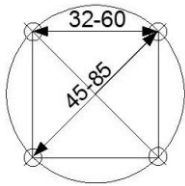

Benefits:

- Universal plate to mount ring lights into Orca enclosures
- 34mm inner diameter
- For flashing only

Technical Details:

Spider Ring Light Adapter Plate		Mounting Holes	4x 2.2mm
Dimensions (d x h)	85 x 2mm	Weight	15g
Inner Diameter	34mm	Order Number	30.160.010

Technical Details:

Mounting Arms		Mounting Arms	
Dimensions (l x w x h)	175 x 40 x 8mm	Dimensions (l x w x h)	200 x 40 x 8mm
Front Threads	2x M4	Threads (for disk Order Number: 6.042.386)	4x M4
Weight	126g	Weight	144g
Order Number	30.009.175	Order Number	30.010.175

Spider Adapter Plate		
Type	Size	Order Number
Spider 1, M4	70 x 98mm	30.150.011
Spider 2, M4	90 x 98mm	30.150.021
Spider 3, M4	120 x 120mm	30.150.031
Spider 4, M4	144 x 144mm	30.150.041

Spider 1

Aperture: 40 x 30mm

Spider 2

54 x 40mm

Spider 3

80 x 60mm

Spider 4

110 x 80mm

Albatross Adapter Plate		
Type	Size	Order Number
Albatross 1, M4	40 x 58mm	30.200.011
Albatross 2, M4	40 x 128mm	30.200.021
Albatross 3, M4	40 x 158mm	30.200.031