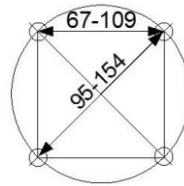

Benefits:

- Universal plate to mount ring lights into Orca enclosures
- 34mm inner diameter
- For flashing only

Technical Details:

Spider Ring Light Adapter Plate		Mounting Holes	4x 2.2mm
Dimensions (d x h)	85 x 2mm	Weight	15g
Inner Diameter	34mm	Order Number	30.160.010

Technical Details:

Mounting Arms		Mounting Arms	
Dimensions (l x w x h)	175 x 40 x 8mm	Dimensions (l x w x h)	200 x 40 x 8mm
Front Threads	2x M4	Threads (for disk Order Number: 6.042.386)	4x M4
Weight	126g	Weight	144g
Order Number	30.009.175	Order Number	30.010.175

Spider Adapter Plate		
Type	Size	Order Number
Spider 1, M4	70 x 98mm	30.150.011
Spider 2, M4	90 x 98mm	30.150.021
Spider 3, M4	120 x 120mm	30.150.031
Spider 4, M4	144 x 144mm	30.150.041

Spider 1

Aperture: 40 x 30mm

Spider 2

54 x 40mm

Spider 3

80 x 60mm

Spider 4

110 x 80mm

Albatross Adapter Plate		
Type	Size	Order Number
Albatross 1, M4	40 x 58mm	30.200.011
Albatross 2, M4	40 x 128mm	30.200.021
Albatross 3, M4	40 x 158mm	30.200.031