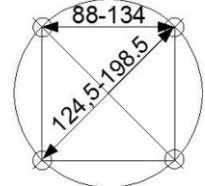

Benefits:

- Universal plate to mount ring lights into Orca enclosures
- 34mm inner diameter
- For flashing only

Technical Details:

Spider Ring Light Adapter Plate		Mounting Holes	4x 2.2mm
Dimensions (d x h)	85 x 2mm	Weight	15g
Inner Diameter	34mm	Order Number	30.160.010

Technical Details:

Mounting Arms		Mounting Arms	
Dimensions (l x w x h)	175 x 40 x 8mm	Dimensions (l x w x h)	200 x 40 x 8mm
Front Threads	2x M4	Threads (for disk Order Number: 6.042.386)	4x M4
Weight	126g	Weight	144g
Order Number	30.009.175	Order Number	30.010.175

Spider Adapter Plate		
Type	Size	Order Number
Spider 1, M4	70 x 98mm	30.150.011
Spider 2, M4	90 x 98mm	30.150.021
Spider 3, M4	120 x 120mm	30.150.031
Spider 4, M4	144 x 144mm	30.150.041

Spider 1

Aperture: 40 x 30mm

Spider 2

54 x 40mm

Spider 3

80 x 60mm

Spider 4

110 x 80mm

Albatross Adapter Plate		
Type	Size	Order Number
Albatross 1, M4	40 x 58mm	30.200.011
Albatross 2, M4	40 x 128mm	30.200.021
Albatross 3, M4	40 x 158mm	30.200.031