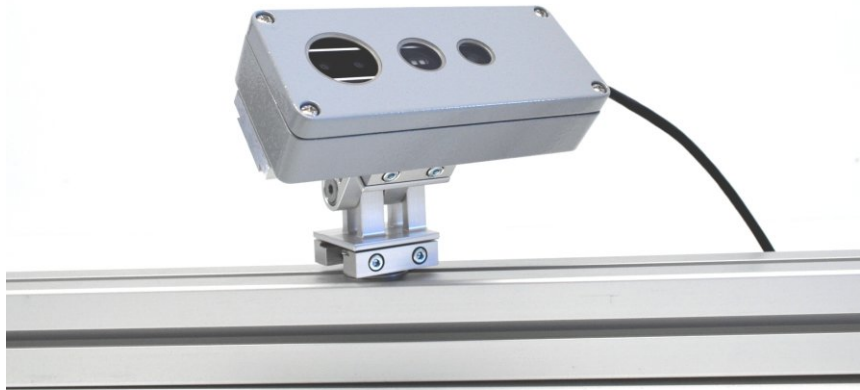

Benefits:

- For D415, D435, D455, T265
- Robust construction
- High IP protection class
- High chemical resistance
- Vibration-proof mounting
- Camera mount included
- Good heat dissipation
- Compact size
- Affordable price
- Adaptable to all Mounting Kits
- USB cable feeds through the cable gland

Technical Details:

Dimensions (w x h x l, without cable gland)	150 x 64 x 34mm
Weight	Approx. 500g

Window Material	BK7
------------------------	-----

Colour	Light grey, RAL 7001 other colours on request
---------------	--

Cable Gland Seal	TPE
-------------------------	-----

The mount guarantees good heat dissipation

The enclosures adapt to all Mounting Kits

Order Numbers:

Chameleon XS			
Enclosure Type	Order Number	Enclosure Type	Order Number
RealSense D415	20.105.390	RealSense D435	20.105.391
Enclosure Type	Order Number	Enclosure Type	Order Number
RealSense D455	20.105.393	RealSense T265	20.105.392