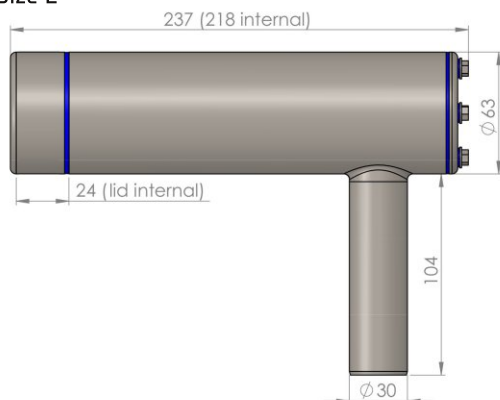

Technical Details:

Max. Camera Size (w x h)	40 x 40mm 29 x 47mm
Max. Lens Diameter	55mm
Inner Length	148mm (S) 188mm (M) 218mm (L)
Enclosure Dimensions (D x L, without gland and 100mm handle)	63 x 167mm (S) 63 x 207mm (M) 63 x 237mm (L)
Window Aperture	45mm
Standard Window Lid for Special Windows	BK7, double sided AR Order Number: 80.005.017
IR Mirror	Order Number: 20.000.010
Sapphire	Order Number: 20.000.016
Germanium	Order Number: 20.000.017
Acrylic, uncoated, FDA	Order Number: 20.000.032
Acryl, double sided AR	Order Number: 20.000.029
Window Seal	EPDM
Protection Class (with hygiene cable gland)	IP69K

Order Numbers:

ID	Camera Height	Camera Length	Cable Exit	Cable Gland	Length
2	29: 0 30: 1 31: 2 32: 3 33: 4 34: 5 35: 6 36: 7 38: 8 40: 9	< 50mm: 3 < 74mm: 5 < 92mm: 7	rear: 7 side: 8	M25 hygiene IP69K: 0 M32 hygiene IP69K: 1 M25 standard IP66/IP67: 2 (side exit only)	S: 138 M: 188 L: 218

Example: 20.370.138 - Dolphin, cam height =29mm, length <50mm, M25 hygiene gland rear, size S

Accessories:

Product	Image	Order No.	Product	Image	Order No..	Product	Image	Order No..
M25 Gland Hygiene		80.005.003	M32 Gland Hygiene		80.005.004	M40 Gland Hygiene		80.005.005
M32 Adapter		80.005.002	M25 Hyg. Blind Plug		80.005.010	M25 Nut M32 Nut M40Nut		80.005.006 80.005.007 80.005.008
18x13 PUR Tube		80.007.001	25x19 PUR Tube		80.007.002	M25 Adapter		80.005.001
Position Ring		20.020.003	30mm Dol. Extension		80.005.030	Monting Tool		80.006.101
90° Tube Connector		80.006.002	Mount Standard		80.006.006	Hygienic Rear Mount		80.006.000
90° Hygienic Connector		80.006.001	Hygienic Mount Foot		80.006.004	Hygienic T-Piece		80.006.007

Size S

Size M

Size L

Front Lids

Options for Side Exit

M25 Hygiene with Side Exit Adapter

PUR Tube 18x13

15 - 18mm sealing range