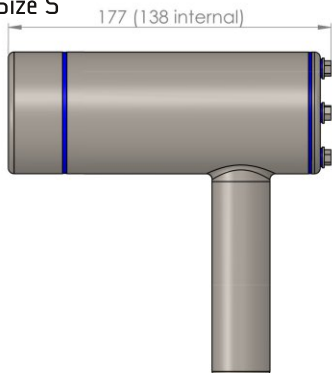

Example: 20.370.138 - Dolphin, cam height =29mm, length <50mm, M25 hygiene gland rear, size S

Accessories:

Product	Image	Order No.	Product	Image	Order No..	Product	Image	Order No..
M25 Gland Hygiene		80.005.003	M32 Gland Hygiene		80.005.004	M40 Gland Hygiene		80.005.005
M32 Adapter		80.005.002	M25 Hyg. Blind Plug		80.005.010	M25 Nut M32 Nut M40Nut		80.005.006 80.005.007 80.005.008
18x13 PUR Tube		80.007.001	25x19 PUR Tube		80.007.002	M25 Adapter		80.005.001
Position Ring		20.020.003	30mm Dol. Extension		80.005.030	Monting Tool		80.006.101
90° Tube Connector		80.006.002	Mount Standard		80.006.006	Hygienic Rear Mount		80.006.000
90° Hygienic Connector		80.006.001	Hygienic Mount Foot		80.006.004	Hygienic T-Piece		80.006.007

Size S

Size M

Size L

Front Lids

Options for Side Exit

M25 Hygiene with Side Exit Adapter

PUR Tube 18x13

15 - 18mm sealing range