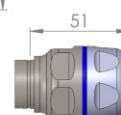

Size S

Size M

Size L

Front Lids

Options for Side Exit

M25 Hygiene with Side Exit Adapter

PUR Tube 18x13

15 - 18mm sealing range

Options for Rear Exit

M25 Hygiene

PUR Tube 18x13

15 - 18mm sealing range

max. 13mm connector

M32 Hygiene with M25 Adapter

PUR Tube 25x19

20 - 25mm sealing range