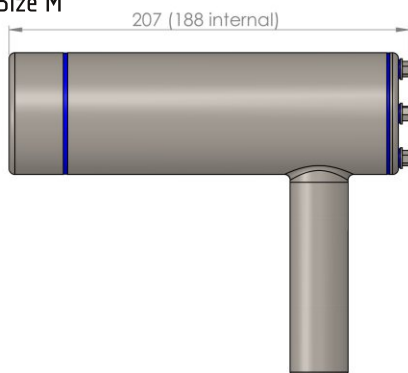

Order Numbers:

ID	Camera Height	Camera Length	Cable Exit	Cable Gland	Length
2	29: 0 30: 1 31: 2 32: 3 33: 4 34: 5 35: 6 36: 7 38: 8 40: 9	< 50mm: 3 < 74mm: 5 < 92mm: 7	rear: 7 side: 8	M25 hygiene IP69K: 0 M32 hygiene IP69K: 1 M25 standard IP66/IP67: 2 (side exit only)	S: 138 M: 188 L: 218

Example: 20.370.138 - Dolphin, cam height =29mm, length <50mm, M25 hygiene gland rear, size S

Accessories:

Product	Image	Order No.	Product	Image	Order No..	Product	Image	Order No..
M25 Gland Hygiene		80.005.003	M32 Gland Hygiene		80.005.004	M40 Gland Hygiene		80.005.005
M32 Adapter		80.005.002	M25 Hyg. Blind Plug		80.005.010	M25 Nut M32 Nut M40Nut		80.005.006 80.005.007 80.005.008
18x13 PUR Tube		80.007.001	25x19 PUR Tube		80.007.002	M25 Adapter		80.005.001
Position Ring		20.020.003	30mm Dol. Extension		80.005.030	Monting Tool		80.006.101
90° Tube Connector		80.006.002	Mount Standard		80.006.006	Hygienic Rear Mount		80.006.000
90° Hygienic Connector		80.006.001	Hygienic Mount Foot		80.006.004	Hygienic T-Piece		80.006.007

Size S

Size M

Size L

Front Lids

Options for Side Exit

M25 Hygiene with Side Exit Adapter

PUR Tube 18x13

15 - 18mm sealing range