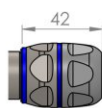

Example: 20.370.138 - Dolphin, cam height =29mm, length <50mm, M25 hygiene gland rear, size S

Accessories:

Product	Image	Order No.	Product	Image	Order No..	Product	Image	Order No..
M25 Gland Hygiene		80.005.003	M32 Gland Hygiene		80.005.004	M40 Gland Hygiene		80.005.005
M32 Adapter		80.005.002	M25 Hyg. Blind Plug		80.005.010	M25 Nut M32 Nut M40Nut		80.005.006 80.005.007 80.005.008
18x13 PUR Tube		80.007.001	25x19 PUR Tube		80.007.002	M25 Adapter		80.005.001
Position Ring		20.020.003	30mm Dol. Extension		80.005.030	Monting Tool		80.006.101
90° Tube Connector		80.006.002	Mount Standard		80.006.006	Hygienic Rear Mount		80.006.000
90° Hygienic Connector		80.006.001	Hygienic Mount Foot		80.006.004	Hygienic T-Piece		80.006.007

Size S

Size M

Size L

Front Lids

Options for Side Exit

M25 Hygiene with Side Exit Adapter

PUR Tube 18x13

15 - 18mm sealing range

max. 13mm connector

M32 Hygiene with M25 Adapter

PUR Tube 25x1

20 - 25mm sealing range

max. 19mm connector

M25 Blind Plug

M25

max. 16.5mm connector
4 - 6.5mm cable

Options for Rear Exit

M25 Hygiene

PUR Tube 18x13

15 - 18mm sealing range

max. 13mm connector

M32 Hygiene with M25 Adapter

PUR Tube 25x19

20 - 25mm sealing range