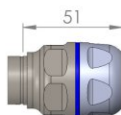

Example: 20.370.138 - Dolphin, cam height =29mm, length <50mm, M25 hygiene gland rear, size S

Accessories:

Product	Image	Order No.	Product	Image	Order No..	Product	Image	Order No..
M25 Gland Hygiene		80.005.003	M32 Gland Hygiene		80.005.004	M40 Gland Hygiene		80.005.005
M32 Adapter		80.005.002	M25 Hyg. Blind Plug		80.005.010	M25 Nut M32 Nut M40Nut		80.005.006 80.005.007 80.005.008
18x13 PUR Tube		80.007.001	25x19 PUR Tube		80.007.002	M25 Adapter		80.005.001
Position Ring		20.020.003	30mm Dol. Extension		80.005.030	Monting Tool		80.006.101
90° Tube Connector		80.006.002	Mount Standard		80.006.006	Hygienic Rear Mount		80.006.000
90° Hygienic Connector		80.006.001	Hygienic Mount Foot		80.006.004	Hygienic T-Piece		80.006.007

Size S

Size M

Size L

Front Lids

Options for Side Exit

M25 Hygiene with Side Exit Adapter

PUR Tube 18x13

15 - 18mm sealing range

max. 13mm connector

M32 Hygiene with M25 Adapter

PUR Tube 25x1

20 - 25mm sealing range

max. 19mm connector

M25 Blind Plug

M25

max. 16.5mm connector
4 - 6.5mm cable