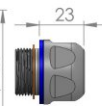

Size S

Size M

Size L

Front Lids

Options for Side Exit

M25 Hygiene with Side Exit Adapter

PUR Tube 18x13

15 - 18mm sealing range

max. 13mm connector

M32 Hygiene with M25 Adapter

PUR Tube 25x1

20 - 25mm sealing range

max. 19mm connector

M25 Blind Plug

M25

max. 16.5mm connector
4 - 6.5mm cable

Options for Rear Exit

M25 Hygiene

PUR Tube 18x13

15 - 18mm sealing range

max. 13mm connector

M32 Hygiene with M25 Adapter

PUR Tube 25x19

20 - 25mm sealing range