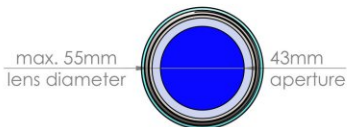

Technical Details:

Max. Camera Size (w x h)	40 x 40mm 29 x 47mm
Max. Lens Diameter	55mm
Inner Length	148mm (S) 188mm (M) 218mm (L)
Enclosure Dimensions (D x L, without gland and 100mm handle)	63 x 167mm (S) 63 x 207mm (M) 63 x 237mm (L)
Window Aperture	45mm
Standard Window Lid for Special Windows	BK7, double sided AR Order Number: 80.005.017
IR Mirror	Order Number: 20.000.010
Sapphire	Order Number: 20.000.016
Germanium	Order Number: 20.000.017
Acrylic, uncoated, FDA	Order Number: 20.000.032
Acryl, double sided AR	Order Number: 20.000.029
Window Seal	EPDM
Protection Class (with hygiene cable gland)	IP69K

Size S

Size M

Size L

Front Lids

Options for Side Exit

M25 Hygiene with Side Exit Adapter

PUR Tube 18x13

15 - 18mm sealing range