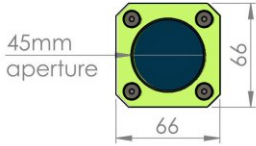

### Technical Details:

<b>Max. Camera Size (w x h)</b>	39 x 53mm	<b>Weight</b> (without camera mount)	Approx. 660g (Ax5)
<b>Max. Lens Diameter</b>	55mm	<b>Enclosure Material</b>	Anodized Aluminum
<b>Inner Length</b>	178mm (Ax5)	<b>Enclosure Seals</b>	NBR
<b>Enclosure Dimensions</b> (w x h x l, without cable gland)	66 x 66 x 190mm (Ax5)	<b>Cable Gland Aperture</b> (max. connector size)	22mm (Rear Wall A) 26.5mm (Rear Wall C)
<b>Window Aperture</b>	45mm	<b>Cable Diameter</b>	Self drilling (Rear Wall C)
<b>Standard Window</b>	BK7, double sided ARC	<b>Cable Gland Seal</b>	TPE
<b>IR Mirror</b>	Order No.: 20.000.010*		
<b>Saphire</b>	Order No.: 20.000.016*		
<b>Germanium</b>	Order No.: 20.000.017*		
<b>Acrylic, uncoated</b>	Order No.: 20.000.058*		
<b>Acrylic, double sided ARC</b>	Order No.: 20.000.029*		
<b>Window Seal</b>	EPDM		
<b>Protection Class</b>	IP66 (Nema 4)		

Special mount for the new Flir Ax5 camera  
with lenses from 7.5mm to 19mm focal length

\*Please ask for the product number of the spare part

Gecko for Ax5 V2016

Custom Color Gecko for Tamron MP1010M

**Order Numbers (please specify camera type!):**

## Front Lid

max. 52mm lens diameter