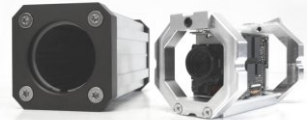

### Benefits:

- For Flir Ax5 (new and old version)
- For cameras with special shape  
e.g. Tamron MP1010M
- Compact size
- Small dead weight
- High IP protection class
- Flexible camera positioning
- High chemical resistance
- Vibration-proof mounting
- Camera mount included
- Good heat dissipation

### Technical Details:

<b>Max. Camera Size (w x h)</b>	39 x 53mm	<b>Weight</b> (without camera mount)	Approx. 660g (Ax5)
<b>Max. Lens Diameter</b>	55mm	<b>Enclosure Material</b>	Anodized Aluminum
<b>Inner Length</b>	178mm (Ax5)	<b>Enclosure Seals</b>	NBR
<b>Enclosure Dimensions</b> (w x h x l, without cable gland)	66 x 66 x 190mm (Ax5)	<b>Cable Gland Aperture</b> (max. connector size)	22mm (Rear Wall A) 26.5mm (Rear Wall C)
<b>Window Aperture</b>	45mm	<b>Cable Diameter</b>	Self drilling (Rear Wall C)
<b>Standard Window</b>	BK7, double sided ARC	<b>Cable Gland Seal</b>	TPE
<b>IR Mirror</b>	Order No.: 20.000.010*		
<b>Saphire</b>	Order No.: 20.000.016*		
<b>Germanium</b>	Order No.: 20.000.017*		
<b>Acrylic, uncoated</b>	Order No.: 20.000.058*		
<b>Acrylic, double sided ARC</b>	Order No.: 20.000.029*		
<b>Window Seal</b>	EPDM		
<b>Protection Class</b>	IP66 (Nema 4)		

Special mount for the new Flir Ax5 camera  
with lenses from 7.5mm to 19mm focal length

\*Please ask for the product number of the spare part

Gecko for Ax5 V2016

Custom Color Gecko for Tamron MP1010M

**Order Numbers (please specify camera type!):**

## Front Lid

max. 52mm lens diameter