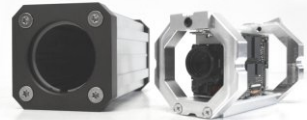

### Benefits:

- For Flir Ax5 (new and old version)
- For cameras with special shape
  - e.g. Tamron MP1010M
- Compact size
- Small dead weight
- High IP protection class
- Flexible camera positioning
- High chemical resistance
- Vibration-proof mounting
- Camera mount included
- Good heat dissipation

### Technical Details:

<b>Max. Camera Size (w x h)</b>	39 x 53mm	<b>Weight</b> (without camera mount)	Approx. 660g (Ax5)
<b>Max. Lens Diameter</b>	55mm	<b>Enclosure Material</b>	Anodized Aluminum
<b>Inner Length</b>	178mm (Ax5)	<b>Enclosure Seals</b>	NBR
<b>Enclosure Dimensions</b> (w x h x l, without cable gland)	66 x 66 x 190mm (Ax5)	<b>Cable Gland Aperture</b> (max. connector size)	22mm (Rear Wall A) 26.5mm (Rear Wall C)
<b>Window Aperture</b>	45mm	<b>Cable Diameter</b>	Self drilling (Rear Wall C)
<b>Standard Window</b>	BK7, double sided ARC	<b>Cable Gland Seal</b>	TPE
<b>IR Mirror</b>	Order Number: 20.000.010		
<b>Saphire</b>	Order Number: 20.000.016		
<b>Germanium</b>	Order Number: 20.000.017		
<b>Acrylic, uncoated</b>	Order Number: 20.000.027		
<b>Acrylic, double sided ARC</b>	Order Number: 20.000.029		
<b>Window Seal</b>	FPM		
<b>Protection Class</b>	IP66 (Nema 4)		

Special mount for the new Flir Ax5 camera  
with lenses from 7.5mm to 19mm focal length

Gecko for Ax5 V2016

Custom Color Gecko for Tamron MP1010M

**Order Numbers (please specify camera type!):**

Product Description	Order Number
Gecko, Germanium Window, Rear Wall C, for Flir Ax5 up to 19mm focal length	24.022.155
Gecko, BK7 window double sided ARC, Rear Wall A, custom length up to 300mm	24.020.XXX
Gecko, BK7 window double sided ARC, Rear Wall C, custom length up to 300mm	24.022.XXX

## Front Lid

max. 52mm lens diameter