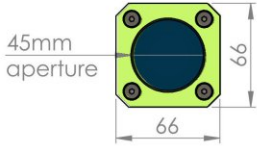

### Technical Details:

<b>Max. Camera Size (w x h)</b>	39 x 53mm	<b>Weight</b> (without camera mount)	Approx. 660g (Ax5)
<b>Max. Lens Diameter</b>	55mm	<b>Enclosure Material</b>	Anodized Aluminum
<b>Inner Length</b>	178mm (Ax5)	<b>Enclosure Seals</b>	NBR
<b>Enclosure Dimensions</b> (w x h x l, without cable gland)	66 x 66 x 190mm (Ax5)	<b>Cable Gland Aperture</b> (max. connector size)	22mm (Rear Wall A) 26.5mm (Rear Wall C)
<b>Window Aperture</b>	45mm	<b>Cable Diameter</b>	Self drilling (Rear Wall C)
<b>Standard Window</b>	BK7, double sided ARC	<b>Cable Gland Seal</b>	TPE
<b>IR Mirror</b>	Order Number: 20.000.010		
<b>Saphire</b>	Order Number: 20.000.016		
<b>Germanium</b>	Order Number: 20.000.017		
<b>Acrylic, uncoated</b>	Order Number: 20.000.027		
<b>Acrylic, double sided ARC</b>	Order Number: 20.000.029		
<b>Window Seal</b>	FPM		
<b>Protection Class</b>	IP66 (Nema 4)		

Special mount for the new Flir Ax5 camera  
with lenses from 7.5mm to 19mm focal length

Gecko for Ax5 V2016

Custom Color Gecko for Tamron MP1010M

**Order Numbers (please specify camera type!):**

Product Description	Order Number
Gecko, Germanium Window, Rear Wall C, for Flir Ax5 up to 19mm focal length	24.022.155
Gecko, BK7 window double sided ARC, Rear Wall A, custom length up to 300mm	24.020.XXX
Gecko, BK7 window double sided ARC, Rear Wall C, custom length up to 300mm	24.022.XXX

## Front Lid

max. 52mm lens diameter