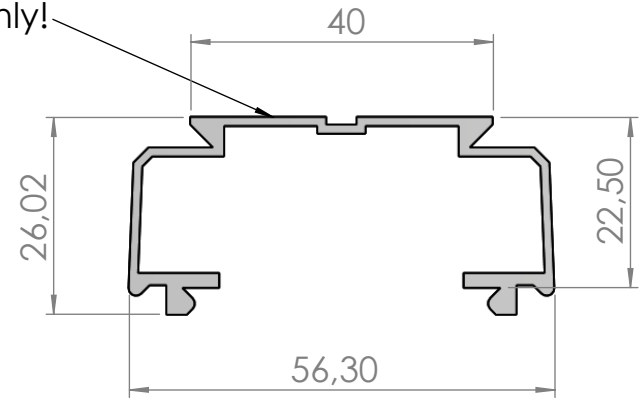

THE INFORMATION CONTAINED IN THIS DRAWING IS THE SOLE PROPERTY OF autoVimation GmbH. ANY REPRODUCTION IN PART OR WHOLE WITHOUT THE WRITTEN PERMISSION OF autoVimation GmbH IS PROHIBITED.

dovetail profile at the top for light loads only!

cable channel clicks on any 40mm dovetail profile

ITEM NO.	PART OR IDENTIFYING NO.	NOMENCLATURE OR DESCRIPTION	MATERIAL SPECIFICATION	QTY REQD
PARTS LIST				
UNLESS OTHERWISE SPECIFIED DIMENSIONS ARE IN MM TOLERANCES ARE: FRACTIONS DECIMALS ANGLES + .XX+ .XX + 1 .XXX+.XXX		CAD GENERATED DRAWING, DO NOT MANUALLY UPDATE	autoVimation GmbH	
MATERIAL		APPROVALS	DATE	
FINISH		DRAWN	Neuhaus	31.12.2013
APPLICATION		CHECKED	Kabelkanal Alu aufklickbar <i>cable channel, snap on, aluminium,</i>	
NEXT ASSY	USED ON	RESP ENG	SIZE A	Article NO. 1.080.XXX
DO NOT SCALE DRAWING		MFG ENG	SCALE	CAD FILE:
		QUAL ENG	SHEET	OF