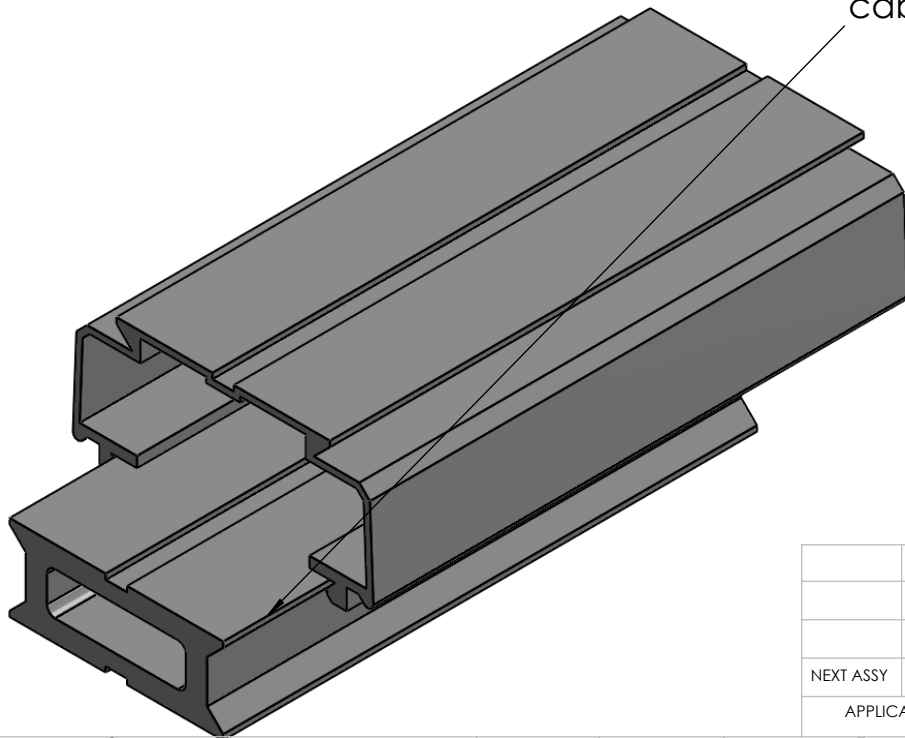

THE INFORMATION CONTAINED IN THIS DRAWING IS THE SOLE PROPERTY OF autoVimation GmbH. ANY REPRODUCTION IN PART OR WHOLE WITHOUT THE WRITTEN PERMISSION OF autoVimation GmbH IS PROHIBITED.

dovetail profile at the top for light loads only!

cable channel clicks on any 40mm dovetail profile

ITEM NO.	PART OR IDENTIFYING NO.	NOMENCLATURE OR DESCRIPTION	MATERIAL SPECIFICATION	QTY REQD
PARTS LIST				
UNLESS OTHERWISE SPECIFIED DIMENSIONS ARE IN MM TOLERANCES ARE: FRACTIONS DECIMALS ANGLES + .XX+ .XX + 1 .XXX+.XXX		CAD GENERATED DRAWING, DO NOT MANUALLY UPDATE	autoVimation GmbH	
MATERIAL		APPROVALS	DATE	
FINISH		DRAWN	Neuhaus	31.12.2013
APPLICATION		CHECKED	Kabelkanal Alu aufklickbar <i>cable channel, snap on, aluminium,</i>	
NEXT ASSY	USED ON	RESP ENG	SIZE A	Article NO. 1.080.XXX
DO NOT SCALE DRAWING		MFG ENG	SCALE	CAD FILE:
		QUAL ENG	SHEET	OF