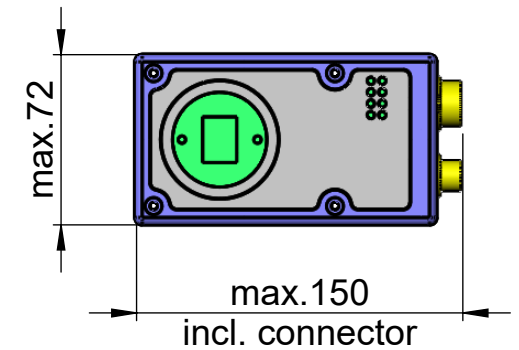

For camera dimensions:

autoVimation GmbH  
Römerweg 1 | 76287 Rheinstetten | Germany

Chameleon S

Order Number

20.100.062