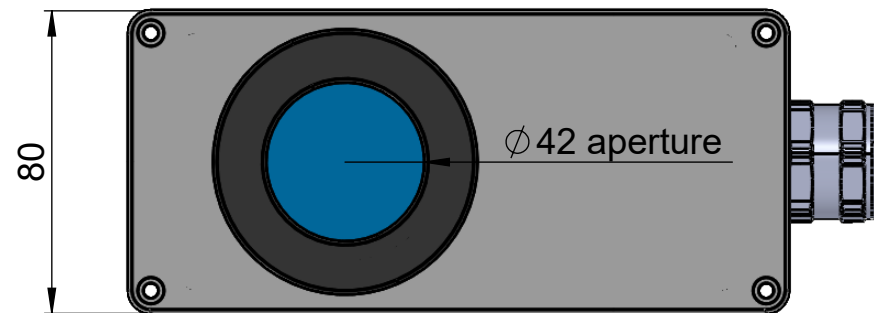

For camera dimensions:

autoVimation GmbH  
Römerweg 1 | 76287 Rheinstetten | Germany

Chameleon S

Order Number

20.100.062