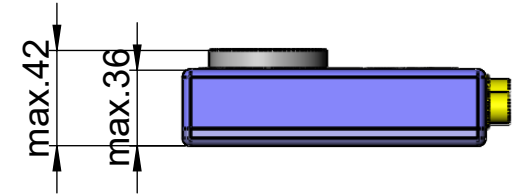

For camera dimensions:

autoVimation GmbH  
Römerweg 1 | 76287 Rheinstetten | Germany

Chameleon S

Order Number

20.100.062