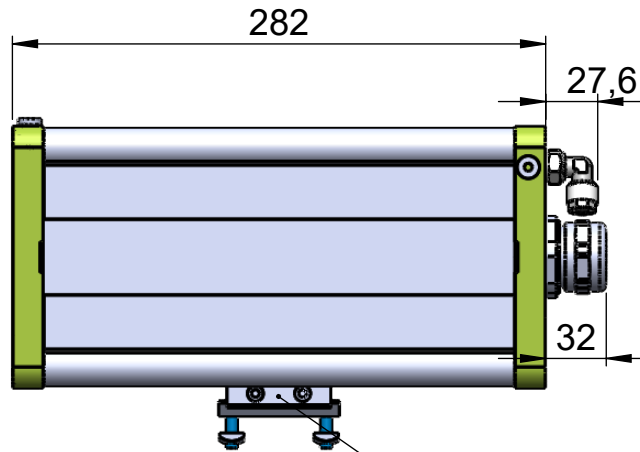

for 8x1mm tube

For camera sizes:

Max. 120mm
lens diameter

autoVimation GmbH
Römerweg 1 | 76287 Rheinstetten | Germany

Elefant L Cooling RWC

Order Number

2X.X21.251