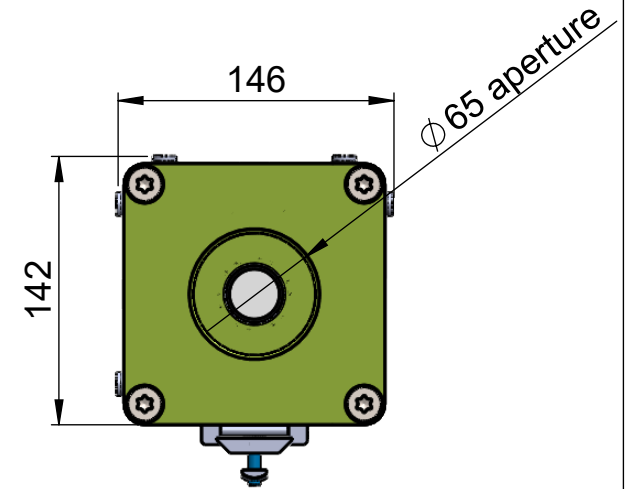

for 8x1mm tube

For camera sizes:

Max. 120mm
lens diameter

autoVimation GmbH
Römerweg 1 | 76287 Rheinstetten | Germany

Elefant L Cooling RWC

Order Number

2X.X21.251