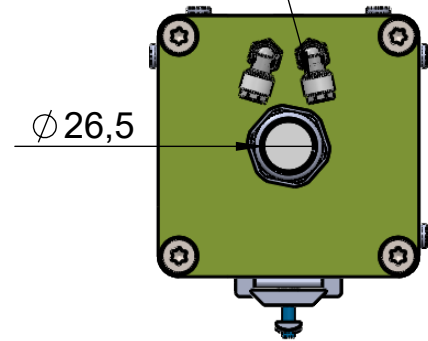

for 8x1mm tube

For camera sizes:

Max. 120mm
lens diameter

autoVimation GmbH
Römerweg 1 | 76287 Rheinstetten | Germany

Elefant L Cooling RWC

Order Number

2X.X21.251