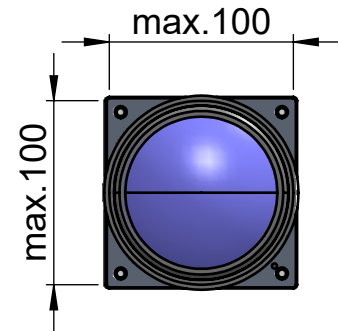

for 8x1mm tube

For camera sizes:

Max. 120mm
lens diameter

autoVimation GmbH
Römerweg 1 | 76287 Rheinstetten | Germany

Elefant L Cooling RWC

Order Number

2X.X21.251