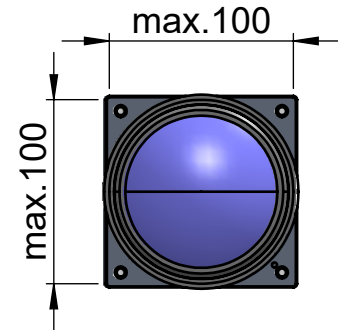

for 8x1mm tube

289

**Option:**  
Mounting Kit (1-19)  
Order No.: 5.010.000

146

142

**For camera sizes:**

Max. 120mm  
lens diameter

**autoVimation GmbH**