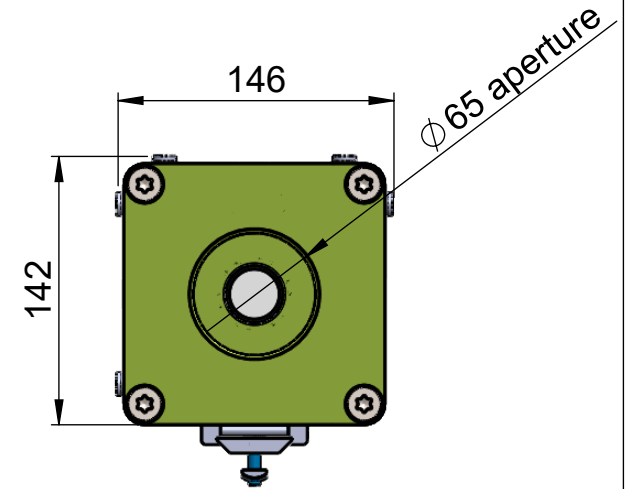

for 8x1mm tube

Option:
Mounting Kit (1-19)
Order No.: 5.010.000

For camera sizes:

Max. 120mm
lens diameter

autoVimation GmbH
Römerweg 1 | 76287 Rheinstetten | Germany

Elefant M Cooling RWC

Order Number

2X.X21.181