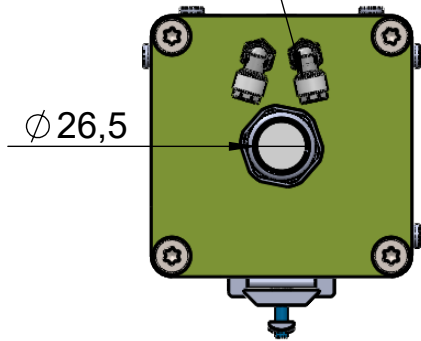

for 8x1mm tube

Option:
Mounting Kit (1-19)
Order No.: 5.010.000

For camera sizes:

Max. 120mm
lens diameter

autoVimation GmbH
Römerweg 1 | 76287 Rheinstetten | Germany

Elefant M Cooling RWC

Order Number

2X.X21.181