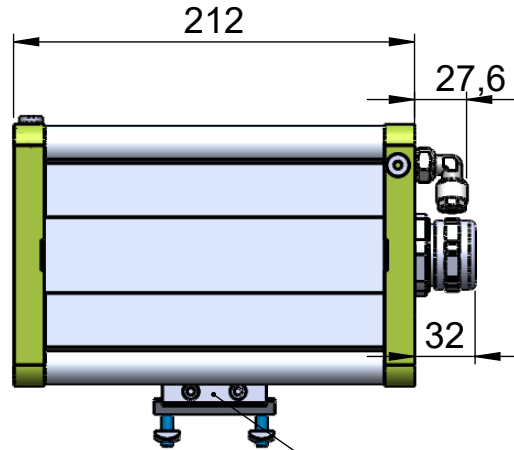

for 8x1mm tube

Option:
Mounting Kit (1-19)
Order No.: 5.010.000

For camera sizes:

Max. 120mm
lens diameter

autoVimation GmbH
Römerweg 1 | 76287 Rheinstetten | Germany

Elefant M Cooling RWC

Order Number

2X.X21.181