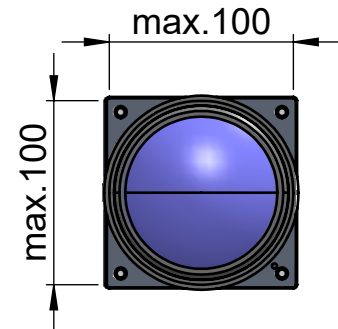

for 8x1mm tube

Option:
Mounting Kit (1-19)
Order No.: 5.010.000

For camera sizes:

Max. 120mm
lens diameter

autoVimation GmbH
Römerweg 1 | 76287 Rheinstetten | Germany

Elefant M Cooling RWC

Order Number

2X.X21.181