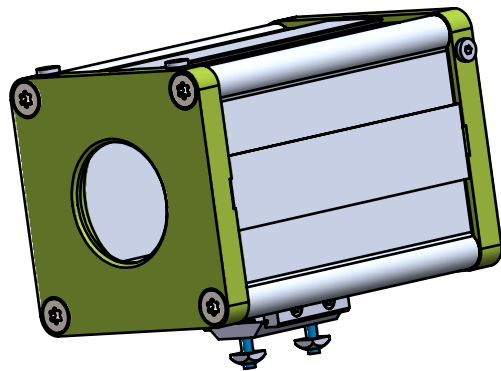

for 8x1mm tube

Option:
Mounting Kit (1-19)
Order No.: 5.010.000

For camera sizes:

Max. 120mm
lens diameter

autoVimation GmbH
Römerweg 1 | 76287 Rheinstetten | Germany

Elefant M Cooling RWC

Order Number

2X.X21.181