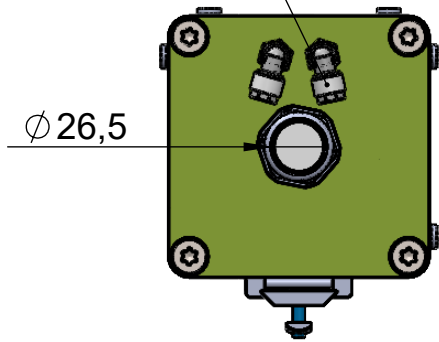

for 8x1mm tube

219

Option:
Mounting Kit (1-19)
Order No.: 5.010.000

146

142

For camera sizes:

Max. 120mm
lens diameter

autoVimation GmbH

Römerweg 1 | 76287 Rheinstetten | Germany

Elefant M Flange Cooling RWC

Order Number

2X.X26.181