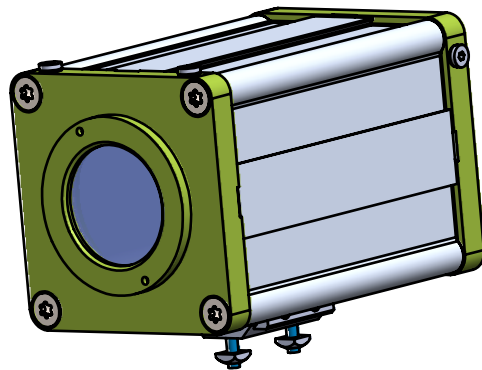

for 8x1mm tube

219

Option:
Mounting Kit (1-19)
Order No.: 5.010.000

146

142

For camera sizes:

Max. 120mm
lens diameter

autoVimation GmbH

Römerweg 1 | 76287 Rheinstetten | Germany

Elefant M Flange Cooling RWC

Order Number

2X.X26.181