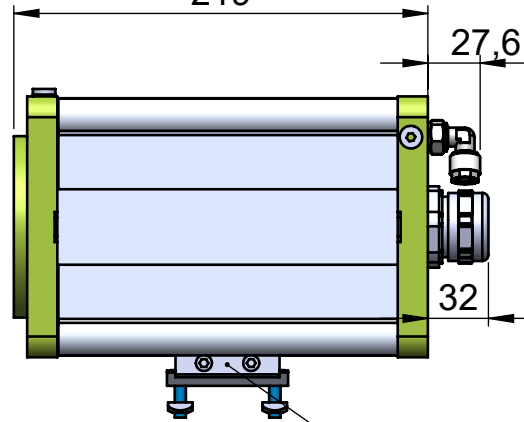

for 8x1mm tube

219

Option:
Mounting Kit (1-19)
Order No.: 5.010.000

146

142

For camera sizes:

Max. 120mm
lens diameter

autoVimation GmbH

Römerweg 1 | 76287 Rheinstetten | Germany

Elefant M Flange Cooling RWC

Order Number

2X.X26.181