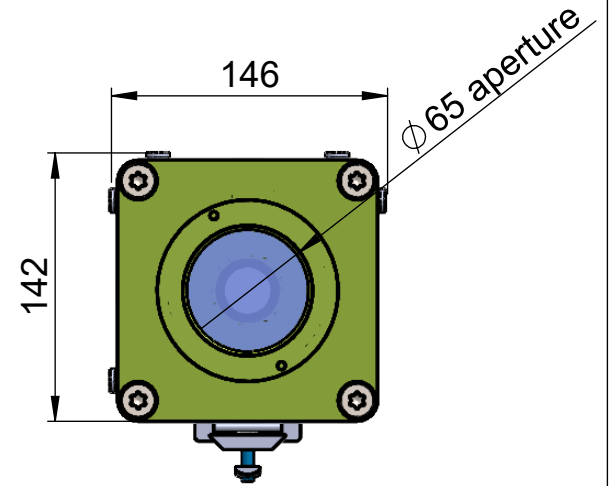

for 8x1mm tube

219

Option:
Mounting Kit (1-19)
Order No.: 5.010.000

146

142

For camera sizes:

Max. 120mm
lens diameter

autoVimation GmbH

Römerweg 1 | 76287 Rheinstetten | Germany

Elefant M Flange Cooling RWC

Order Number

2X.X26.181