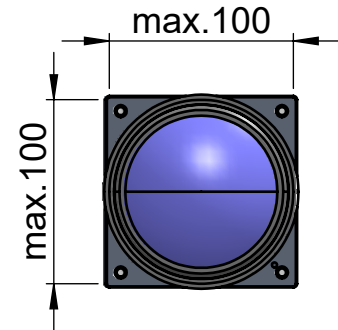

for 8x1mm tube

219

Option:
Mounting Kit (1-19)
Order No.: 5.010.000

146

142

For camera sizes:

Max. 120mm
lens diameter

autoVimation GmbH