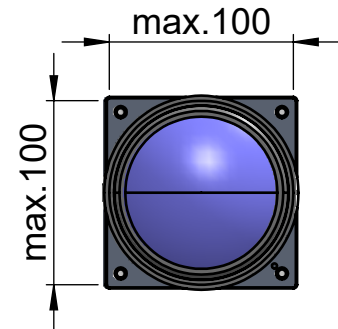

Option:
Mounting Kit (1-19)
Order No.: 5.010.000

For camera sizes:

Max. 120mm
lens diameter

autoVimation GmbH
Römerweg 1 | 76287 Rheinstetten | Germany

Elefant M RWC

Order Number

2X.X21.180