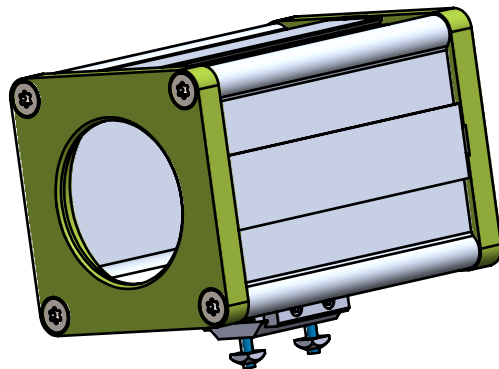

Option:
Mounting Kit (1-19)
Order No.: 5.010.000

For camera sizes:

Max. 120mm
lens diameter

autoVimation GmbH
Römerweg 1 | 76287 Rheinstetten | Germany

Elefant M RWC

Order Number

2X.X21.180