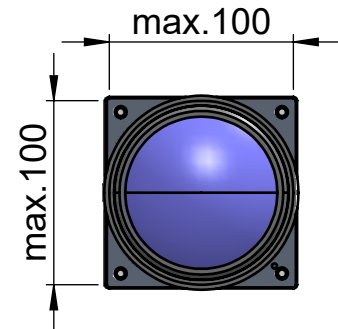

for 8x1mm tube

$\phi 26,5$

179

27,6

32

Option:
Mounting Kit (1-19)
Order No.: 5.010.000

146

142

$\phi 65$ aperture

For camera sizes:

Max. 120mm
lens diameter

max.100

max.100

autoVimation GmbH

Römerweg 1 | 76287 Rheinstetten | Germany

Elefant S Flange Cooling RWC

Order Number

2X.X26.141