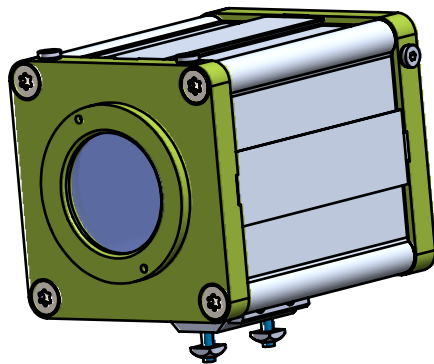

for 8x1mm tube

$\phi 26,5$

179

27,6

32

Option:
Mounting Kit (1-19)
Order No.: 5.010.000

146

142

$\phi 65$ aperture

For camera sizes:

Max. 120mm
lens diameter

max.100

max.100

autoVimation GmbH

Römerweg 1 | 76287 Rheinstetten | Germany

Elefant S Flange Cooling RWC

Order Number

2X.X26.141