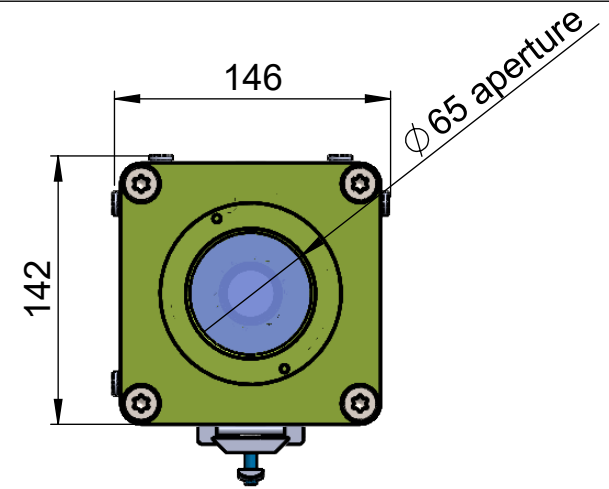

for 8x1mm tube

$\phi 26,5$

179

27,6

32

Option:
Mounting Kit (1-19)
Order No.: 5.010.000

146

142

$\phi 65$ aperture

For camera sizes:

Max. 120mm
lens diameter

max.100

max.100

autoVimation GmbH

Römerweg 1 | 76287 Rheinstetten | Germany

Elefant S Flange Cooling RWC

Order Number

2X.X26.141