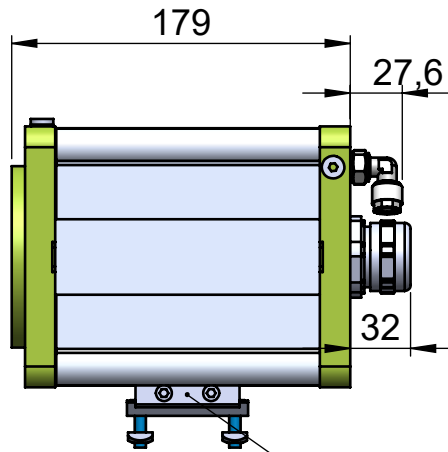

for 8x1mm tube

$\phi 26,5$

179

27,6

32

Option:
Mounting Kit (1-19)
Order No.: 5.010.000

146

142

$\phi 65$ aperture

For camera sizes:

Max. 120mm
lens diameter

max.100

max.100

autoVimation GmbH

Römerweg 1 | 76287 Rheinstetten | Germany

Elefant S Flange Cooling RWC

Order Number

2X.X26.141