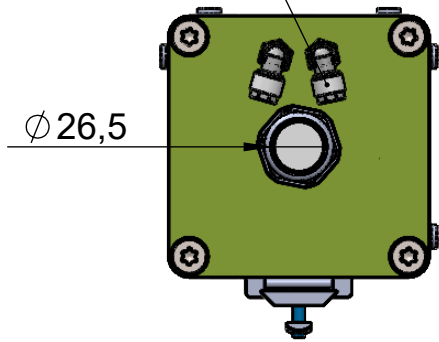

for 8x1mm tube

$\phi 26,5$

179

27,6

32

Option:
Mounting Kit (1-19)
Order No.: 5.010.000

146

142

$\phi 65$ aperture

For camera sizes:

Max. 120mm
lens diameter

max.100

max.100

autoVimation GmbH

Römerweg 1 | 76287 Rheinstetten | Germany

Elefant S Flange Cooling RWC

Order Number

2X.X26.141