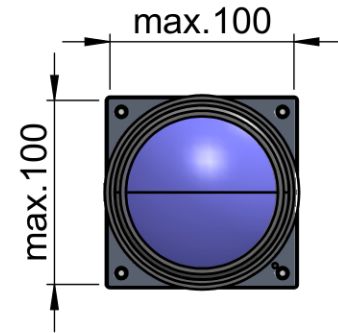

Option:
Mounting Kit (1-19)
Order No.: 5.010.000

For camera sizes:

Max. 120mm
lens diameter

autoVimation GmbH
Römerweg 1 | 76287 Rheinstetten | Germany

Elefant S RWC

Order Number

2X.X21.180