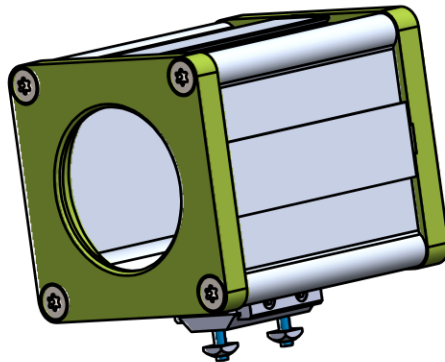

Option:
Mounting Kit (1-19)
Order No.: 5.010.000

For camera sizes:

Max. 120mm
lens diameter

autoVimation GmbH
Römerweg 1 | 76287 Rheinstetten | Germany

Elefant S RWC

Order Number

2X.X21.180