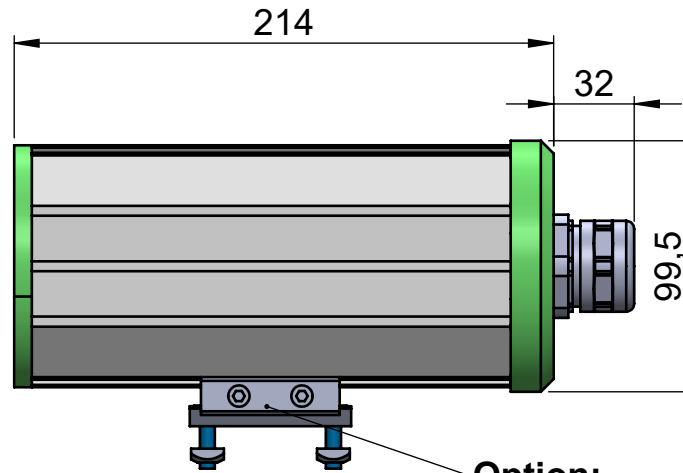

Ø 26,5

Option:
Mounting Kit (1-19)
Order No.: 5.010.000

For camera sizes:

Max. 87mm
lens diameter

autoVimation GmbH
Römerweg 1 | 76287 Rheinstetten | Germany

Megalodon Reverse RWC

Order Number

2X.X91.200