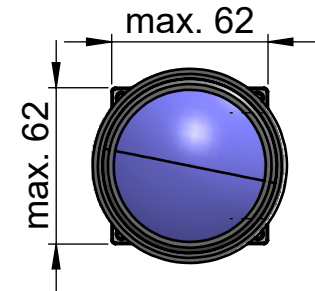

Ø 26,5

Option:
Mounting Kit (1-19)
Order No.: 5.010.000

For camera sizes:

Max. 87mm
lens diameter

autoVimation GmbH
Römerweg 1 | 76287 Rheinstetten | Germany

Megalodon Reverse RWC

Order Number

2X.X91.200