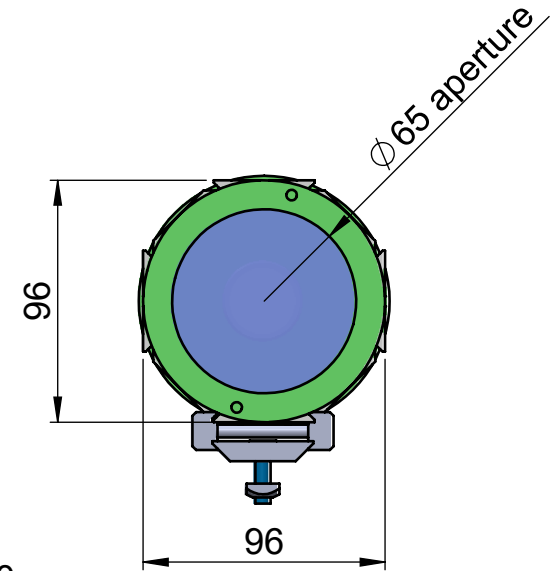

Ø 26,5

Option:
Mounting Kit (1-19)
Order No.: 5.010.000

For camera sizes:

Max. 87mm
lens diameter

autoVimation GmbH
Römerweg 1 | 76287 Rheinstetten | Germany

Megalodon Reverse RWC

Order Number

2X.X91.200